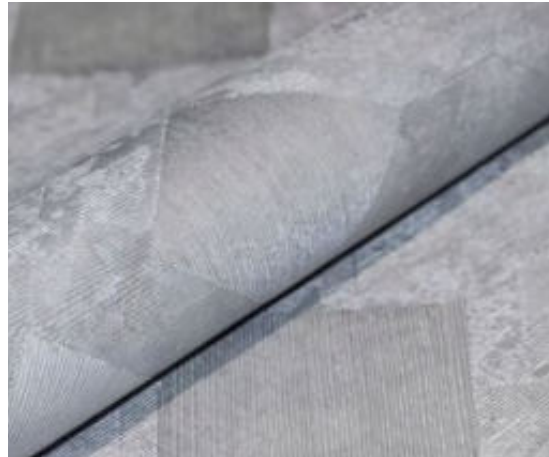

KM7102

Рисунок: ткань
Раппорт: 64 см
Прямая стыковка

Pattern: fabric
Repeat: 64 cm
Straight match