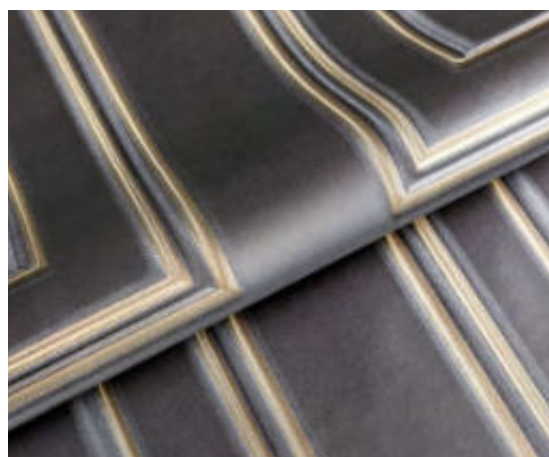

Рисунок: буазери
Раппорт: 53 см
Прямая стыковка

Pattern: boiserie
Repeat: 53 cm
Straight match

KM6705

Рисунок: ткань
Раппорт: 64 см
Прямая стыковка

Pattern: fabric
Repeat: 64 cm
Straight match