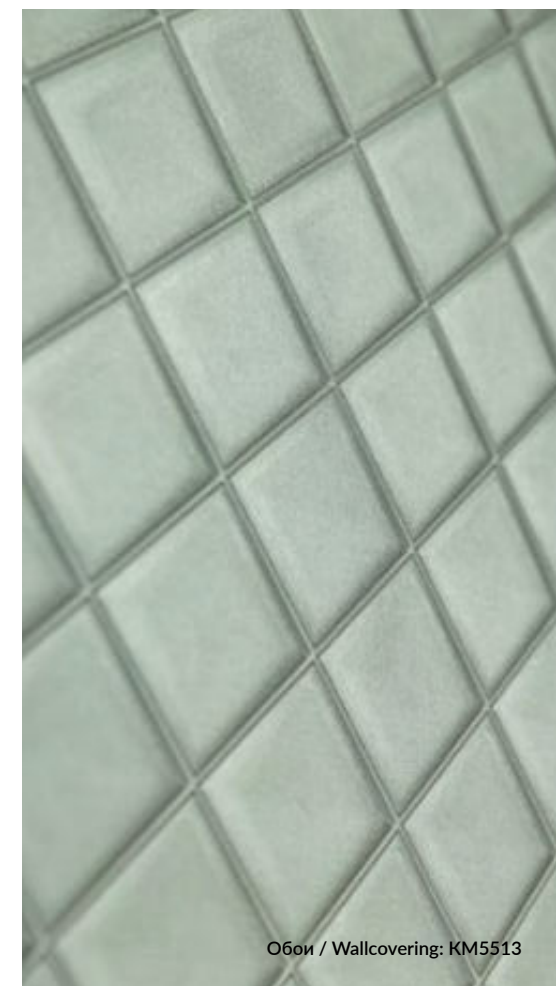

Обои / Wallcovering: KM5513