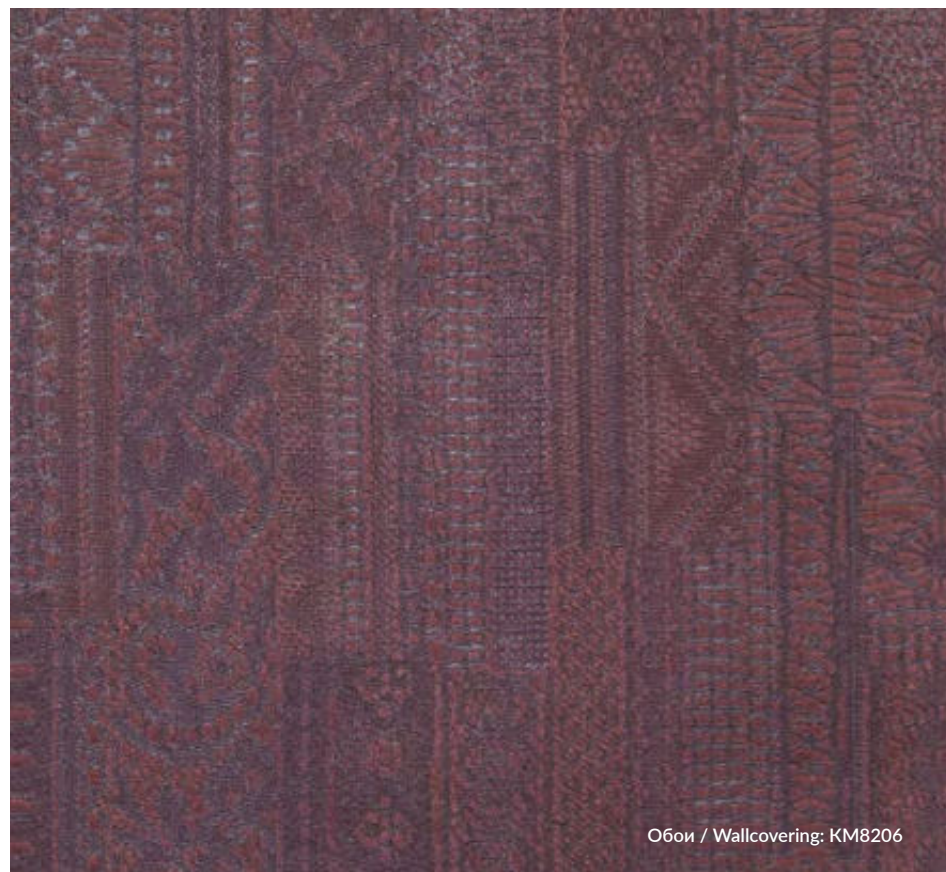

Ещё один необычный цвет — дикая вишня — использует энергию красного, наполняя его глубиной. Этот оттенок отлично вписывается в современный интерьер, помогая отделке обрести новое звучание. Такие обои можно использовать и как визуальный акцент, и как универсальный фон в самых разных интерьерах.

Another unusual colour — wild cherry — uses the energy of red, filling it with depth. This shade fits perfectly into modern interiors, helping the finish to find a new sound. This wallcovering can be used both as a visual accent and as a universal background in a variety of interiors.