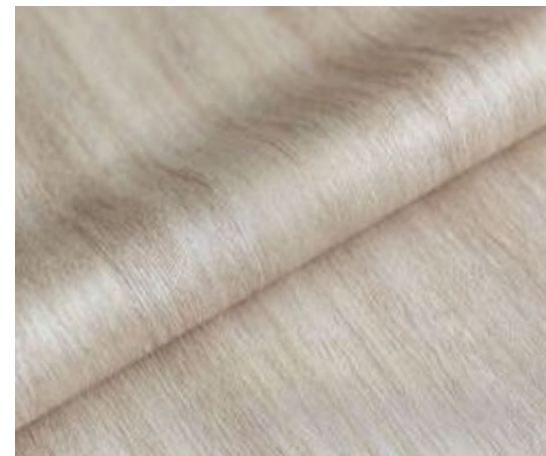

KM6809

Рисунок: флора
Раппорт: 64 см
Прямая стыковка

Pattern: flora
Repeat: 64 cm
Straight match

Рисунок: дерево
Раппорт: 0 см
Свободная стыковка

Pattern: wood
Repeat: 0 cm
Free match