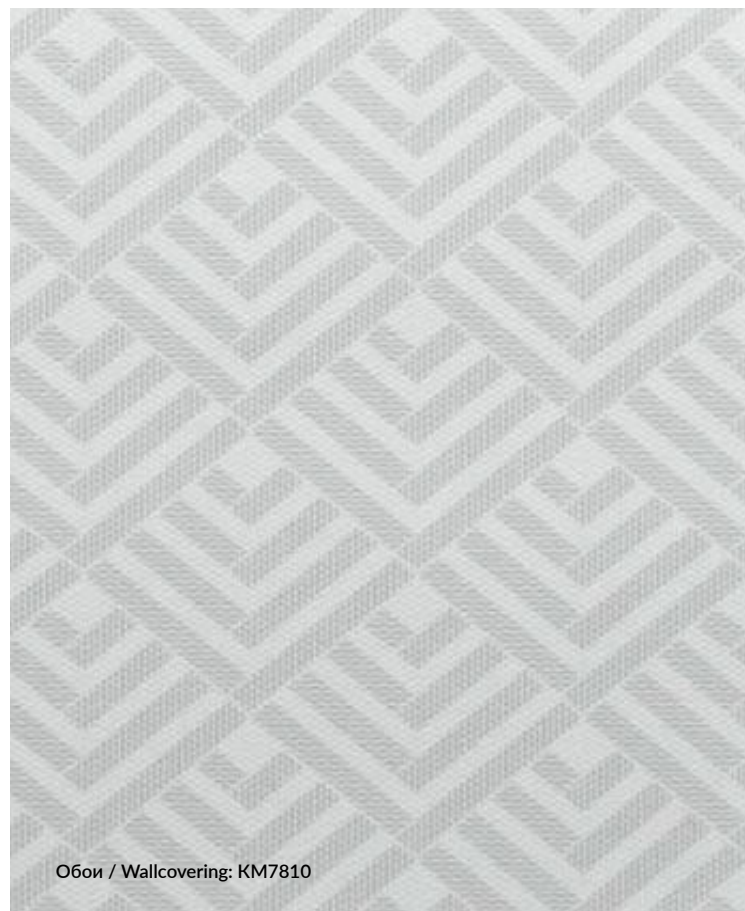

Отдельный тип рисунка в серии «Уик-энд» — авторский вариант модного узора шеврон, в двух цветах, сером и бежевом. Такие обои легко себе представить на кухне, в спальне или коридоре.

A separate type of pattern in the Weekend series is the author's version of the fashionable chevron pattern, in two colours, grey and beige. It's easy to imagine such wallcovering in the kitchen, bedroom or corridor.