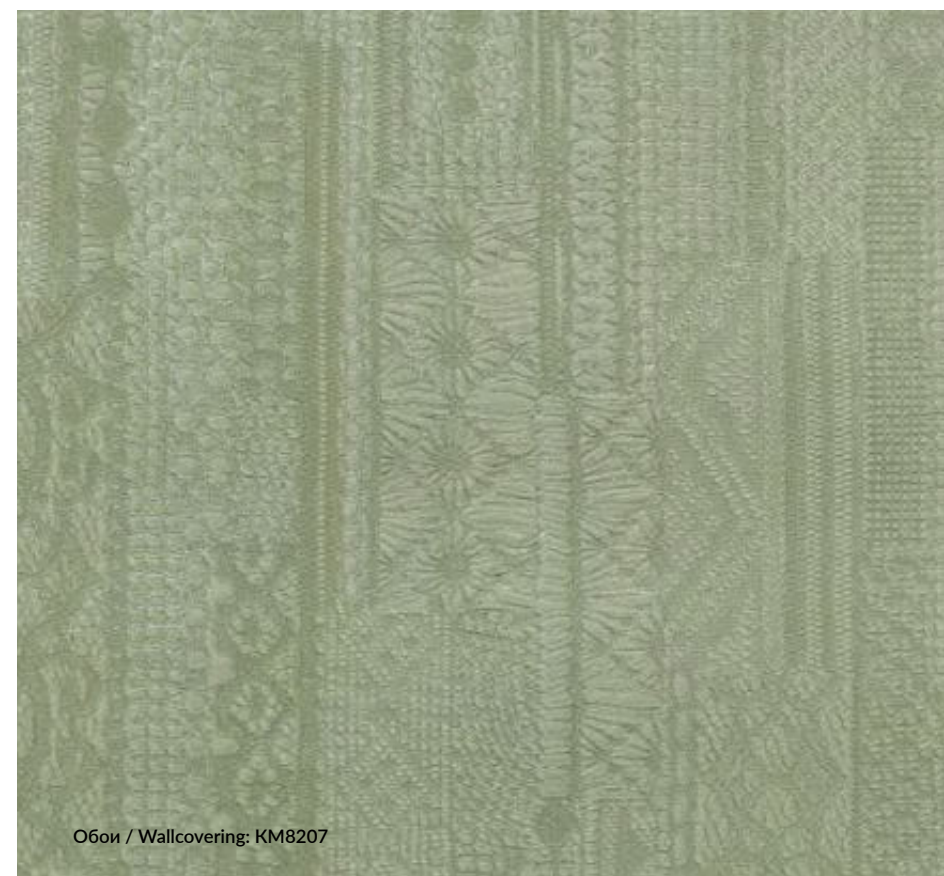

Обои / Wallcovering: KM8207