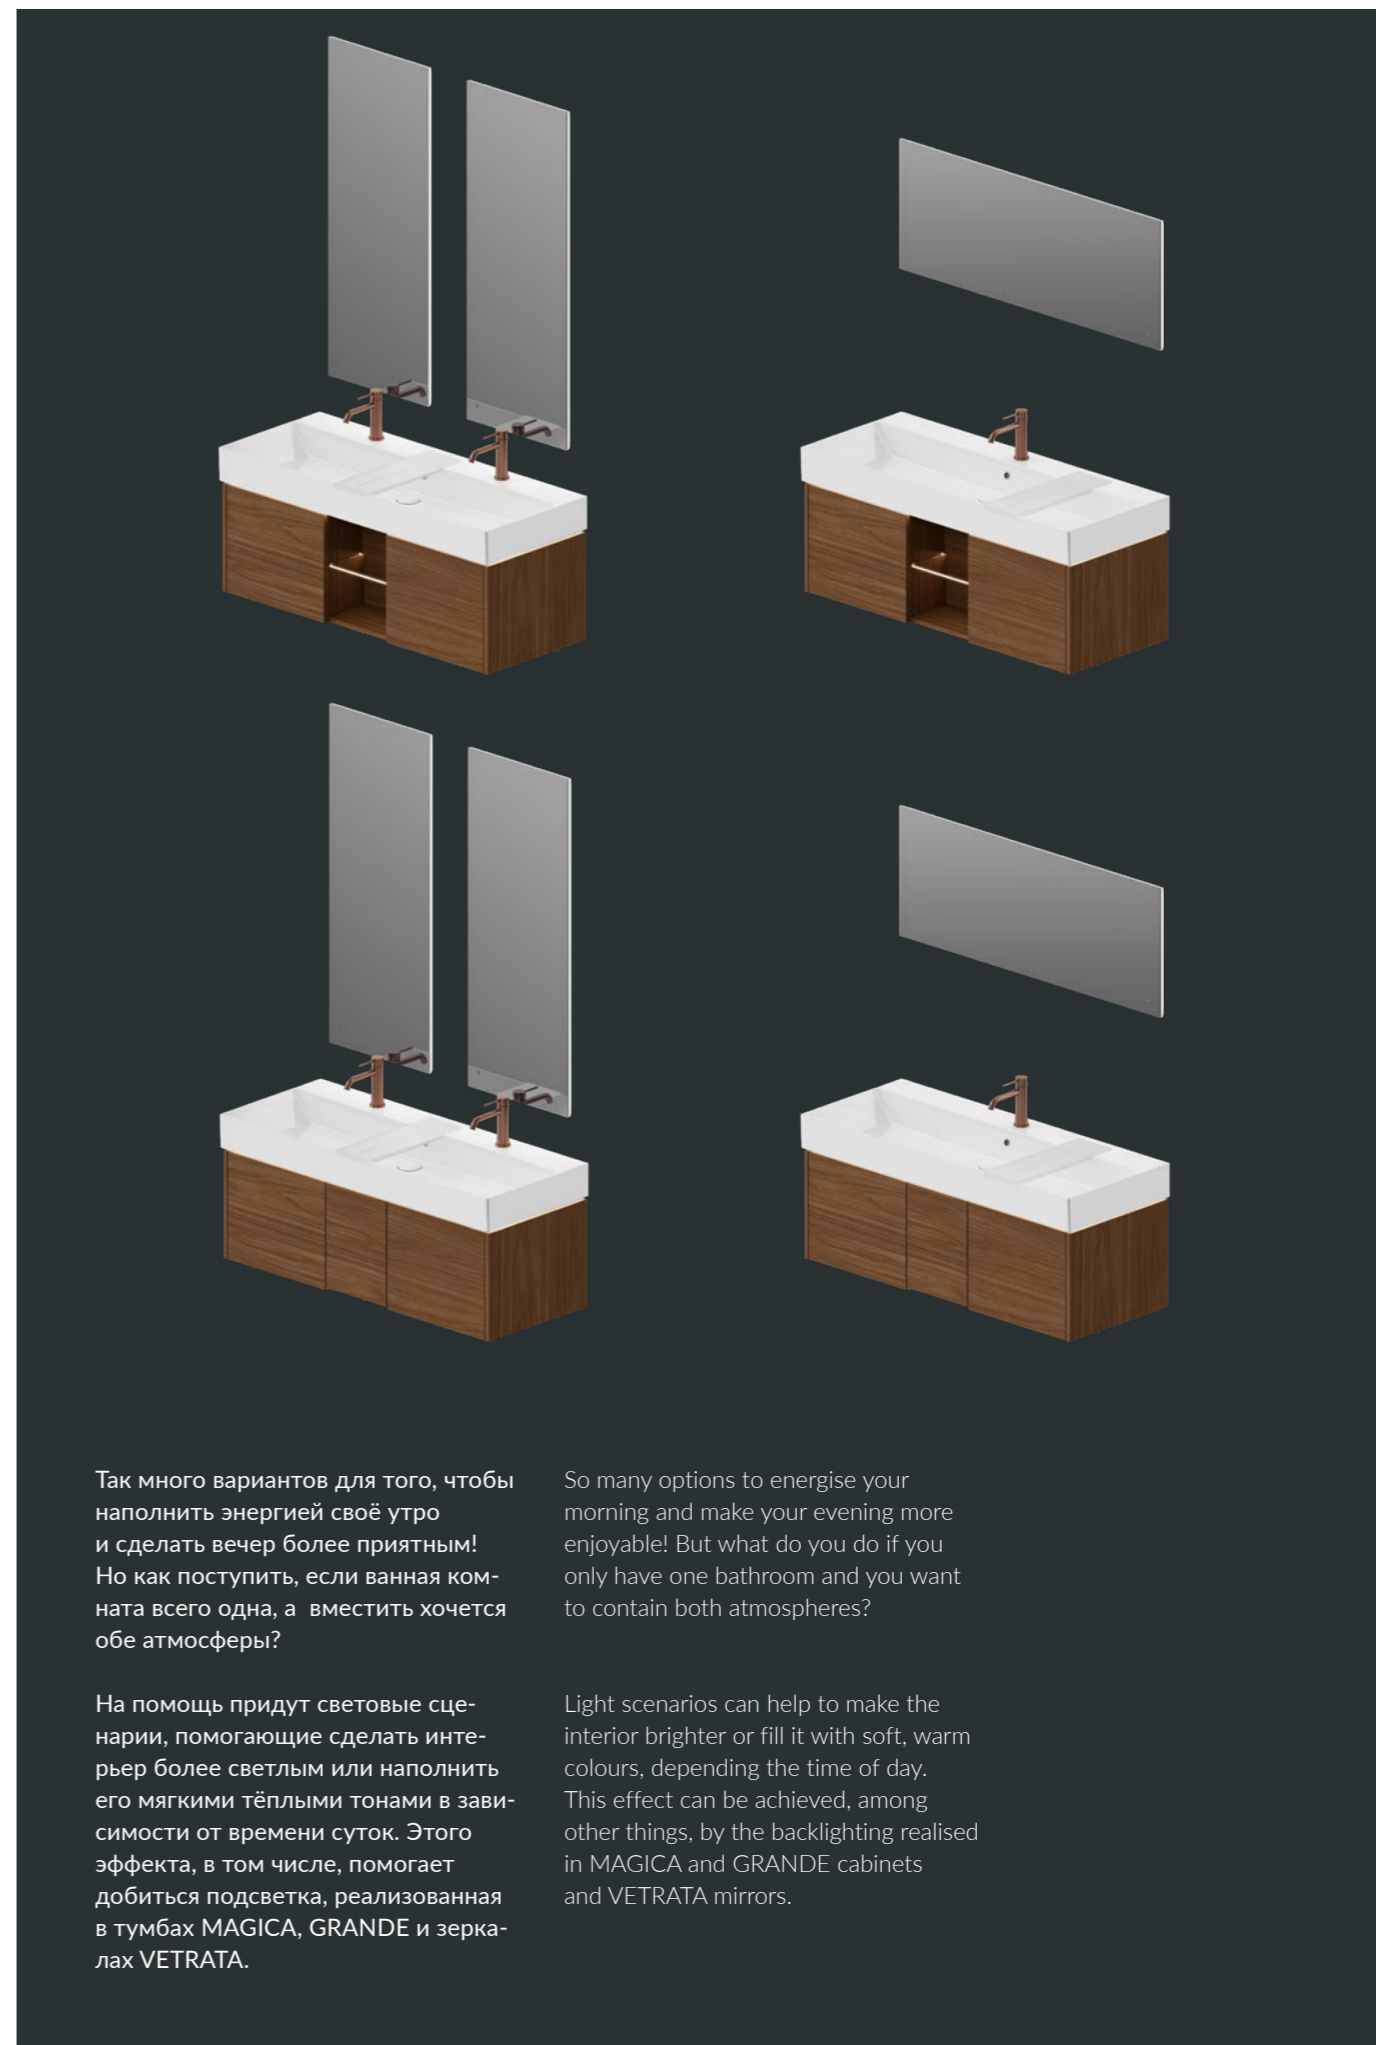

The 120 cm wide GRANDE washbasin is available with one or two openings for a faucet. The washbasin is not only distinguished by its size, but also by its comfortable, voluminous bowl and slim edge.

In the 120 cm size, there are several versions of the cabinet, with two or three drawers, in the unique "architectural grey" and "structured walnut" colours. This makes it possible to choose a solution based on the design concept and colour scheme of the space.

The drawers of all GRANDE cabinets are spacious and deep, with an interior finish in the "structured walnut" colour. Push-to-Open system is implemented for the ease of use. The double illumination around the perimeter of the washbasin and between two side drawers helps to emphasise the modern design.