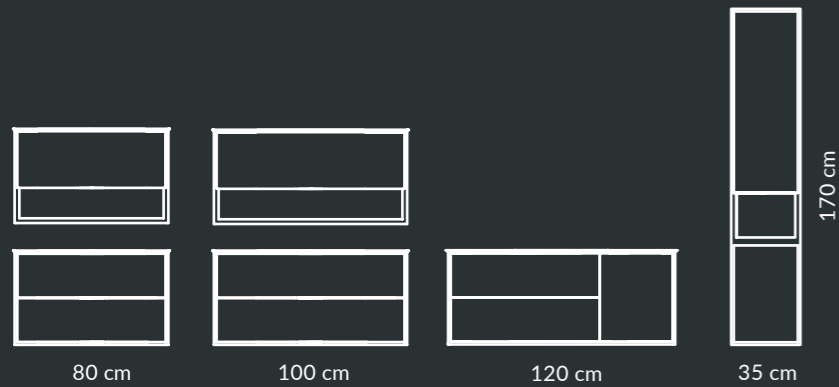

Plaza Modern

Подбор сантехники и мебели для ванной в современном стиле — всегда творческая задача. Теперь решить её будет заметно проще. Белые глянцевые фасады подвесных тумб PLAZA Modern и столешницы, выполненные в разных цветах, легко впишутся в современную обстановку.

Choosing sanitaryware and bathroom furniture for a contemporary interior is always a creative task. Now it will be noticeably easier to solve. The white glossy facades of the PLAZA Modern wall hung cabinets and countertops in different colours will easily fit into a modern environment.

раковина | washbasin
PLR.WBI.55.1 | 55 CM