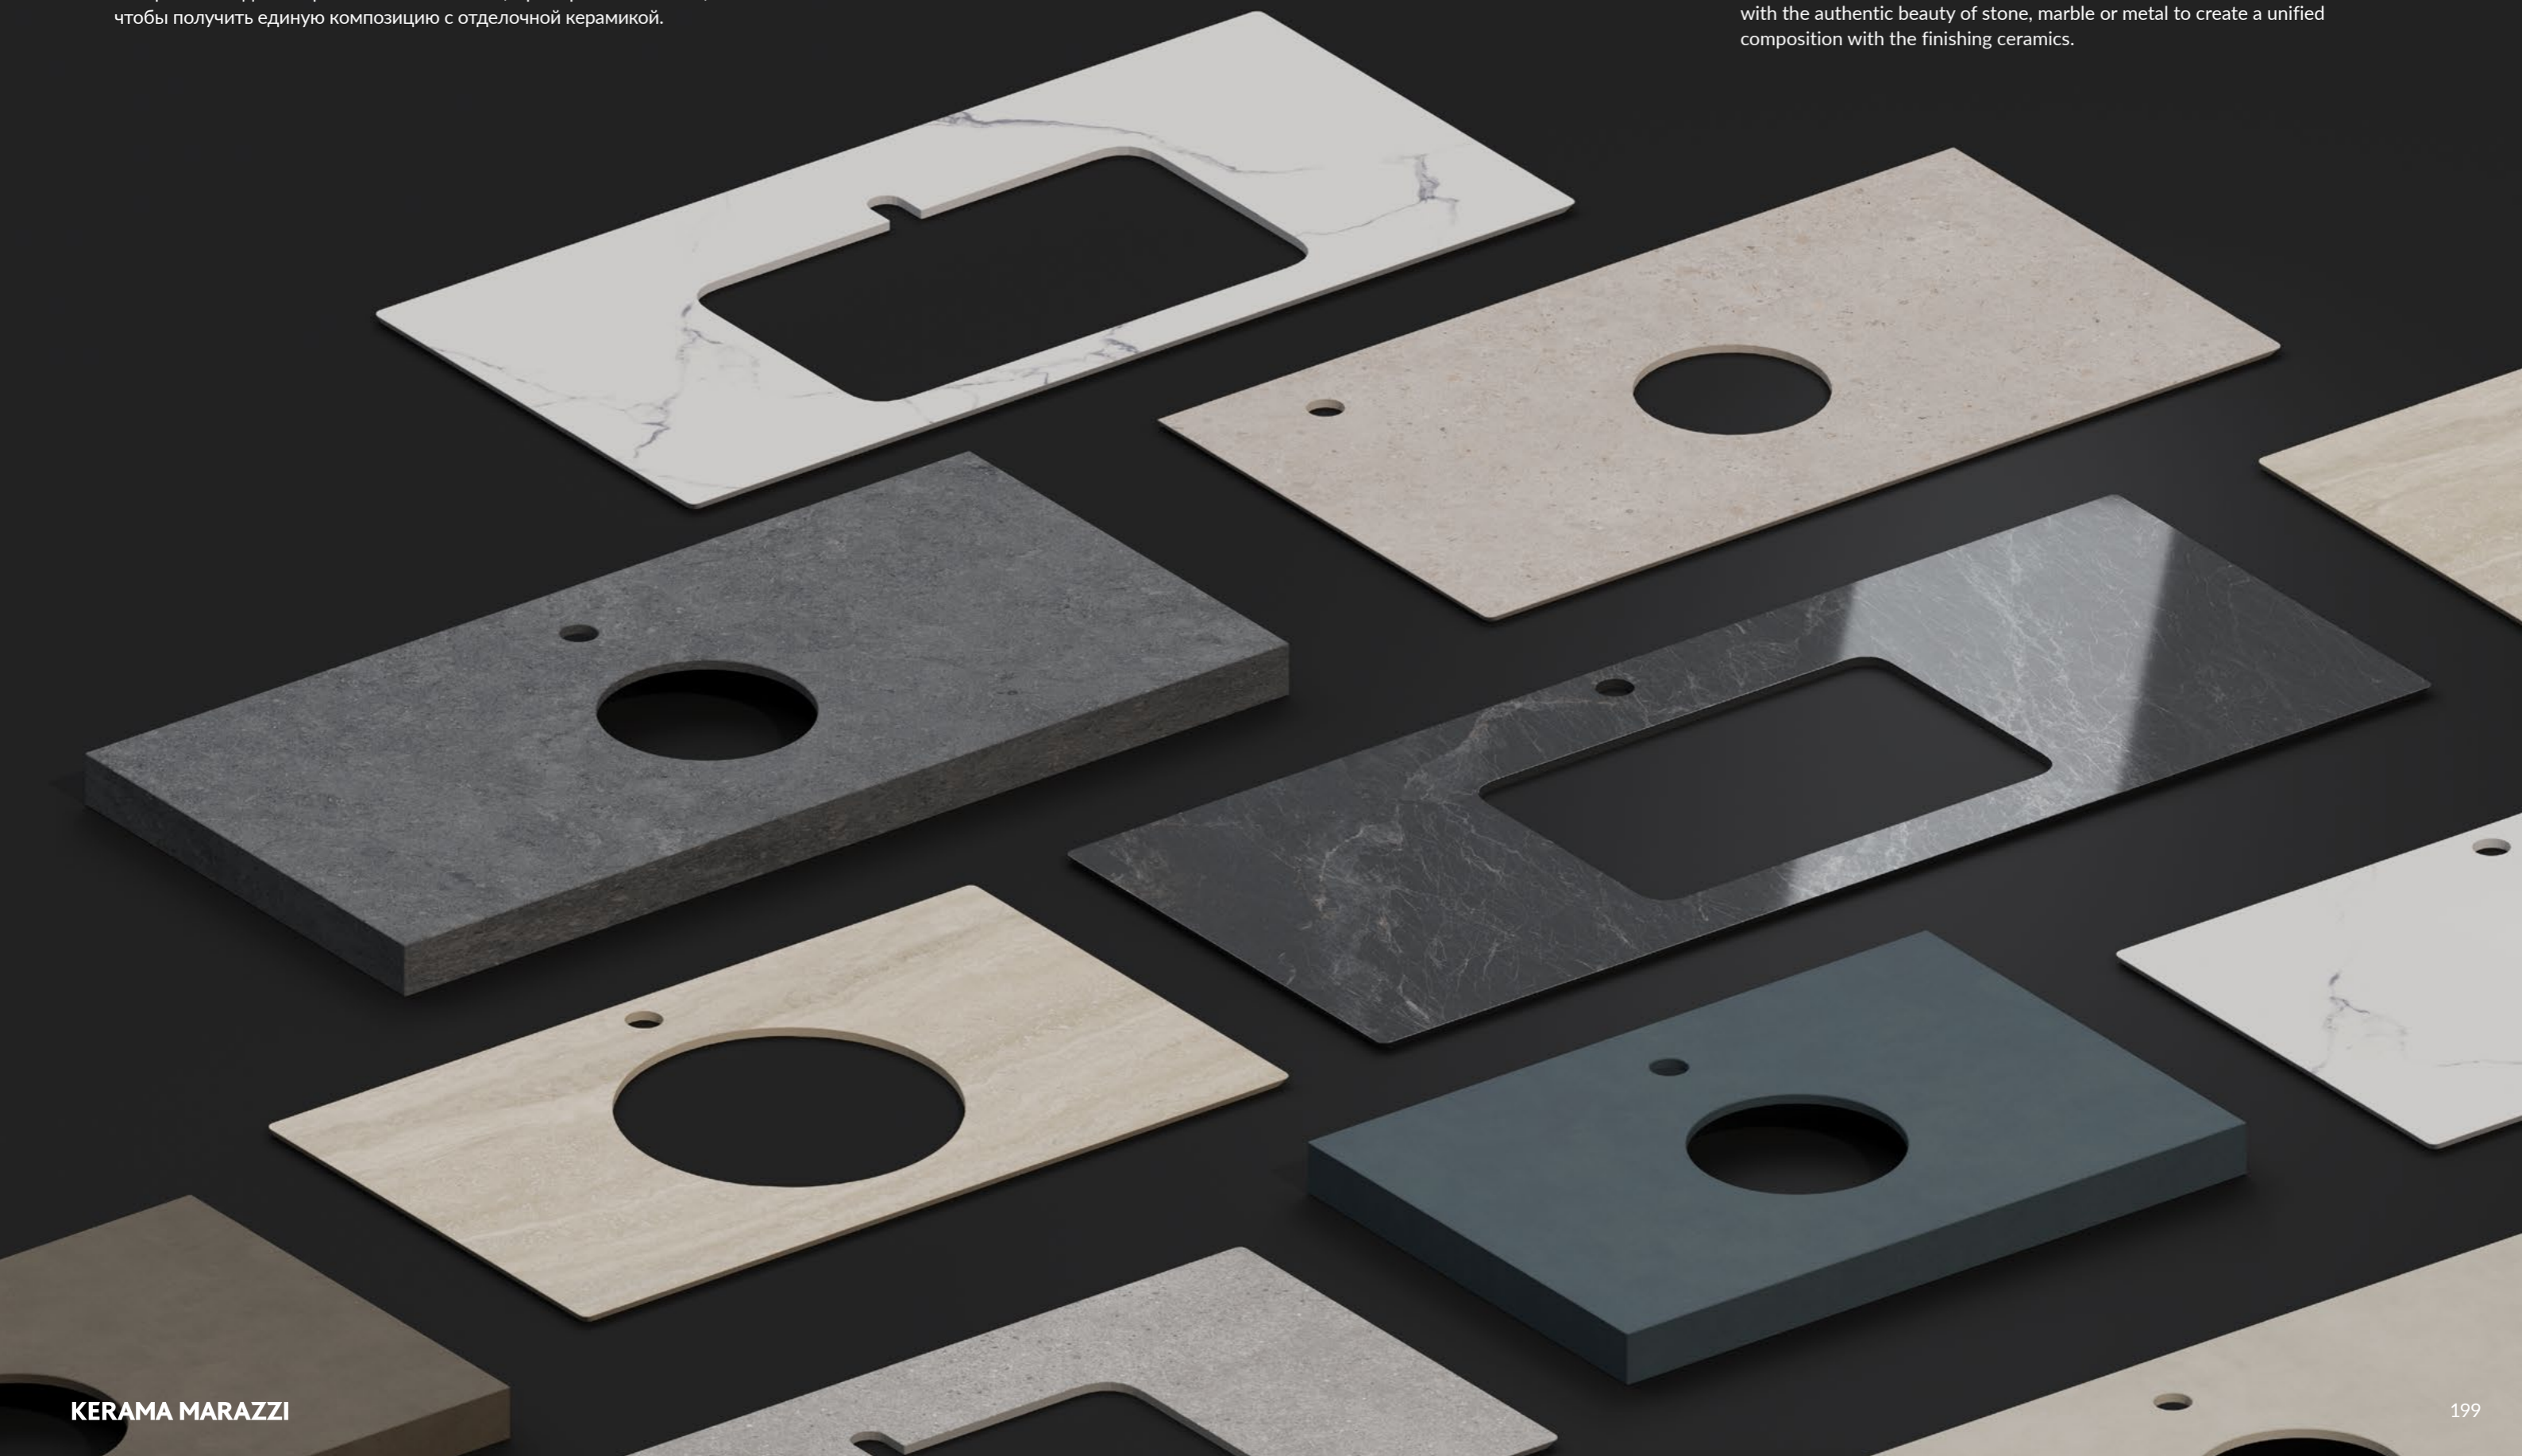

СТОЛЕШНИЦЫ

Многие тумбы KERAMA MARAZZI используются со столешницами из керамического гранита. Этот исключительно прочный материал обладает низким водопоглощением и не боится влаги. Не забудем и об эстетических свойствах керамогранита, позволяющего создавать поверхности с достоверной эстетикой камня, мрамора или металла, чтобы получить единую композицию с отделочной керамикой.

Countertops

Many KERAMA MARAZZI cabinets are used with countertops made of porcelain gres. This extremely durable material has a low water absorption and is not afraid of moisture. Let's not forget the aesthetic properties of porcelain gres, which makes it possible to create surfaces with the authentic beauty of stone, marble or metal to create a unified composition with the finishing ceramics.