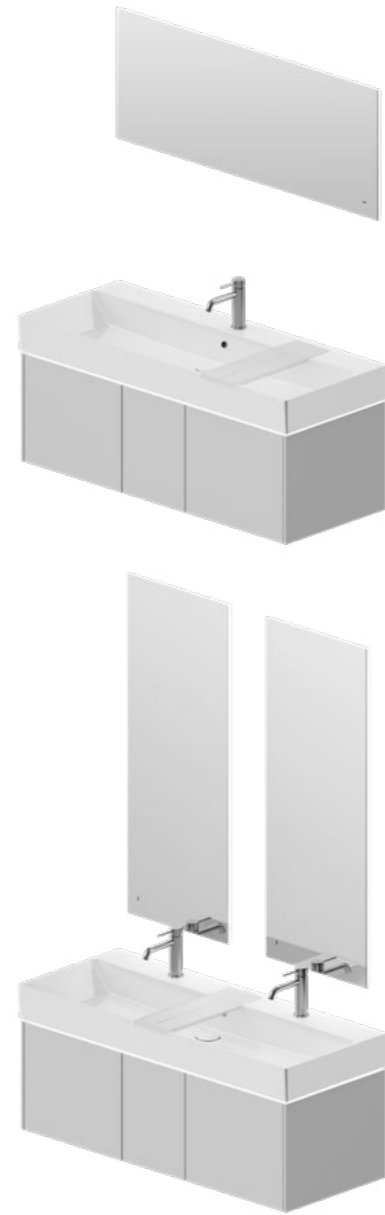

Так много вариантов для того, чтобы наполнить энергией своё утро и сделать вечер более приятным! Но как поступить, если ванная комната всего одна, а вместить хочется обе атмосферы?

На помощь придут световые сценарии, помогающие сделать интерьер более светлым или наполнить его мягкими тёплыми тонами в зависимости от времени суток. Этого эффекта, в том числе, помогает добиться подсветка, реализованная в тумбах MAGICA, GRANDE и зеркалах VETRATA.

So many options to energise your morning and make your evening more enjoyable! But what do you do if you only have one bathroom and you want to contain both atmospheres?

Light scenarios can help to make the interior brighter or fill it with soft, warm colours, depending the time of day. This effect can be achieved, among other things, by the backlighting realised in MAGICA and GRANDE cabinets and VETRATA mirrors.