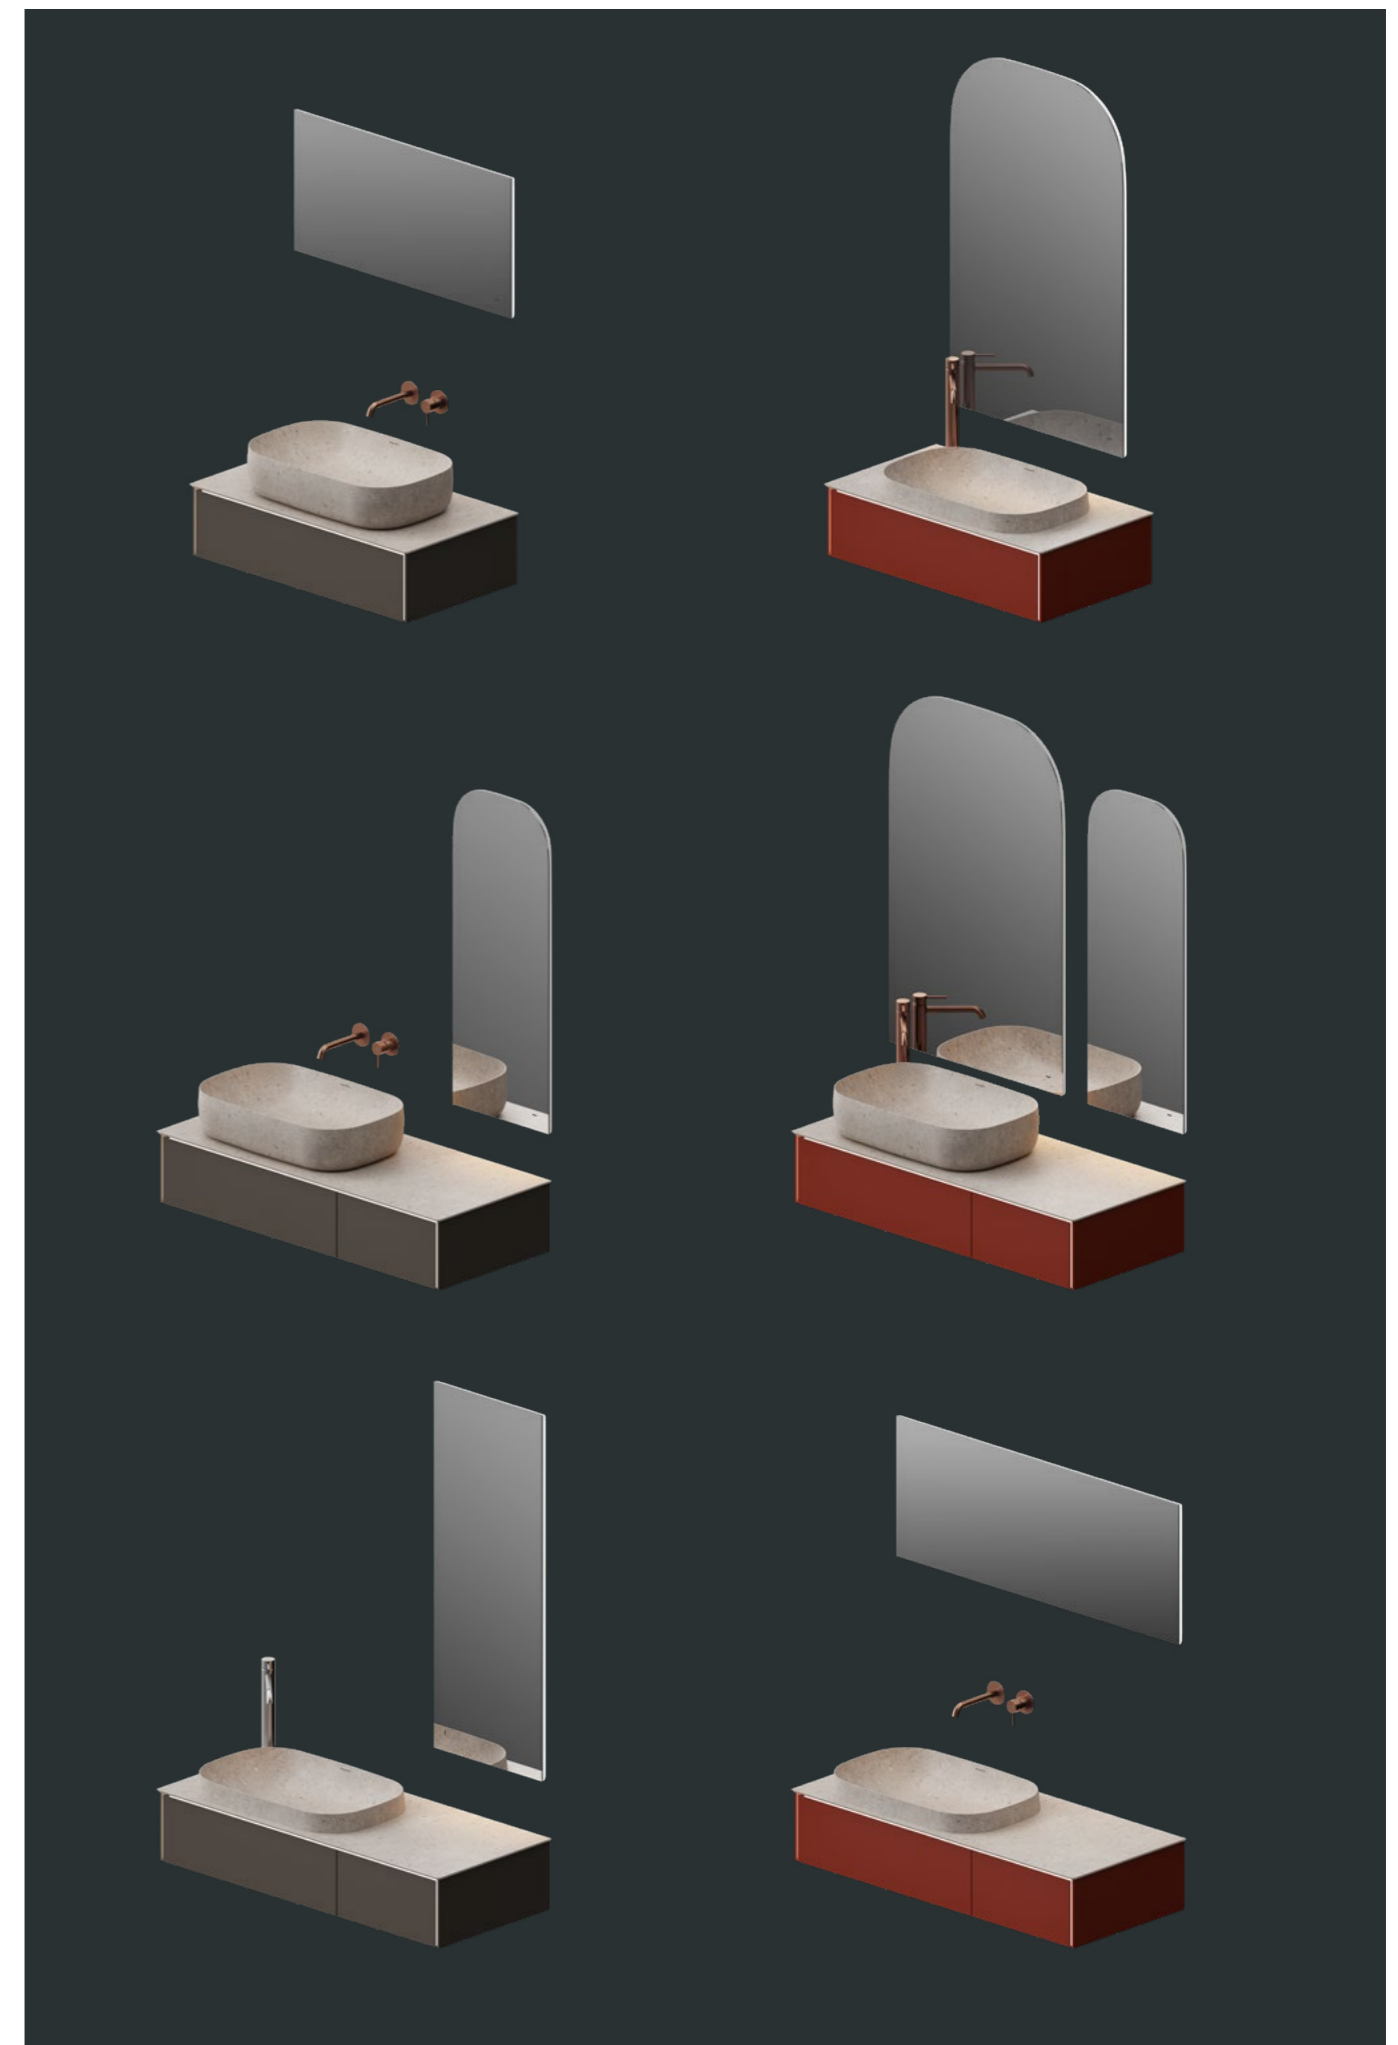

СОЧЕТАНИЯ ДЛЯ УТРЕННЕЙ ВАННОЙ КОМНАТЫ | COMBINATIONS OF MORNING BATHROOM

СОЧЕТАНИЯ ДЛЯ ВЕЧЕРНЕЙ ВАННОЙ КОМНАТЫ | COMBINATIONS OF EVENING BATHROOM