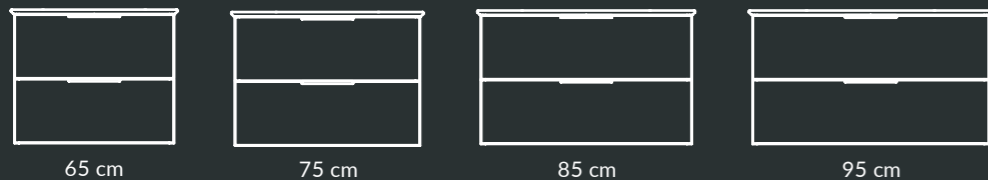

The perfect synthesis of style and rationality is embodied in thin and elegant PIANO washbasins. Together with a PIANO Forte laconic cabinet in dark or light colours, this washbasin is an excellent solution for a modern bathroom.