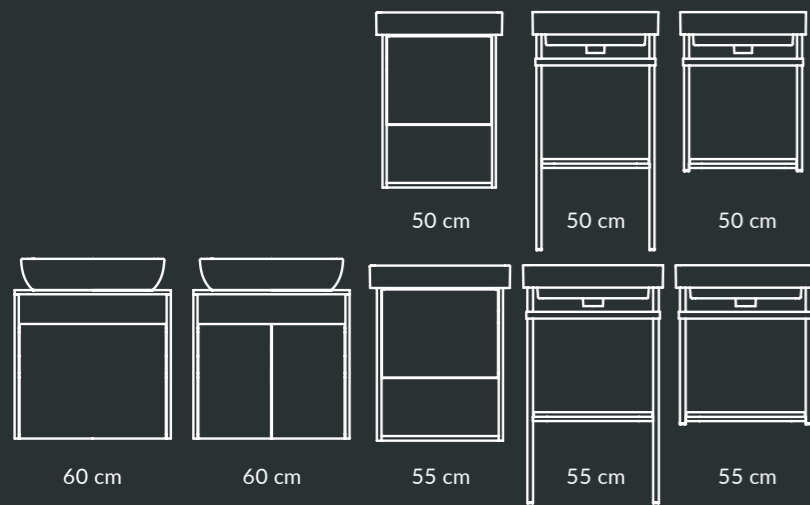

Pro

Коллекция PRO отлично подходит как для обустройства небольших ванных комнат и гостевых санузлов, так и для использования в общественных зонах. Там подобные решения позволят получить новый уровень комфорта при сохранении компактных размеров мебели и оптимального бюджета.

PRO collection is perfect for small and guest bathrooms, as well as for use in public areas. Here, such solutions will provide a new level of comfort with compact furniture dimensions and an optimal budget.

тумба | furniture
PRO.60.1\OAK.O | 60 CM