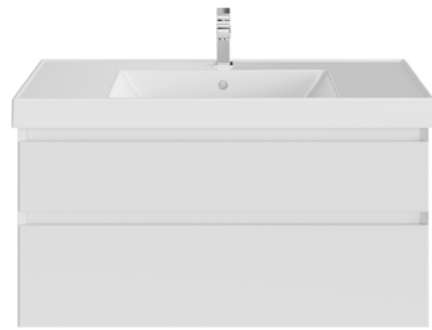

The two drawers of the cabinet, available in three colours, are extremely convenient for towels and household items: anything you might need in the bathroom will be at hand. The 90 cm version has an open niche ('structured walnut' colour) that can be positioned to the right or left.