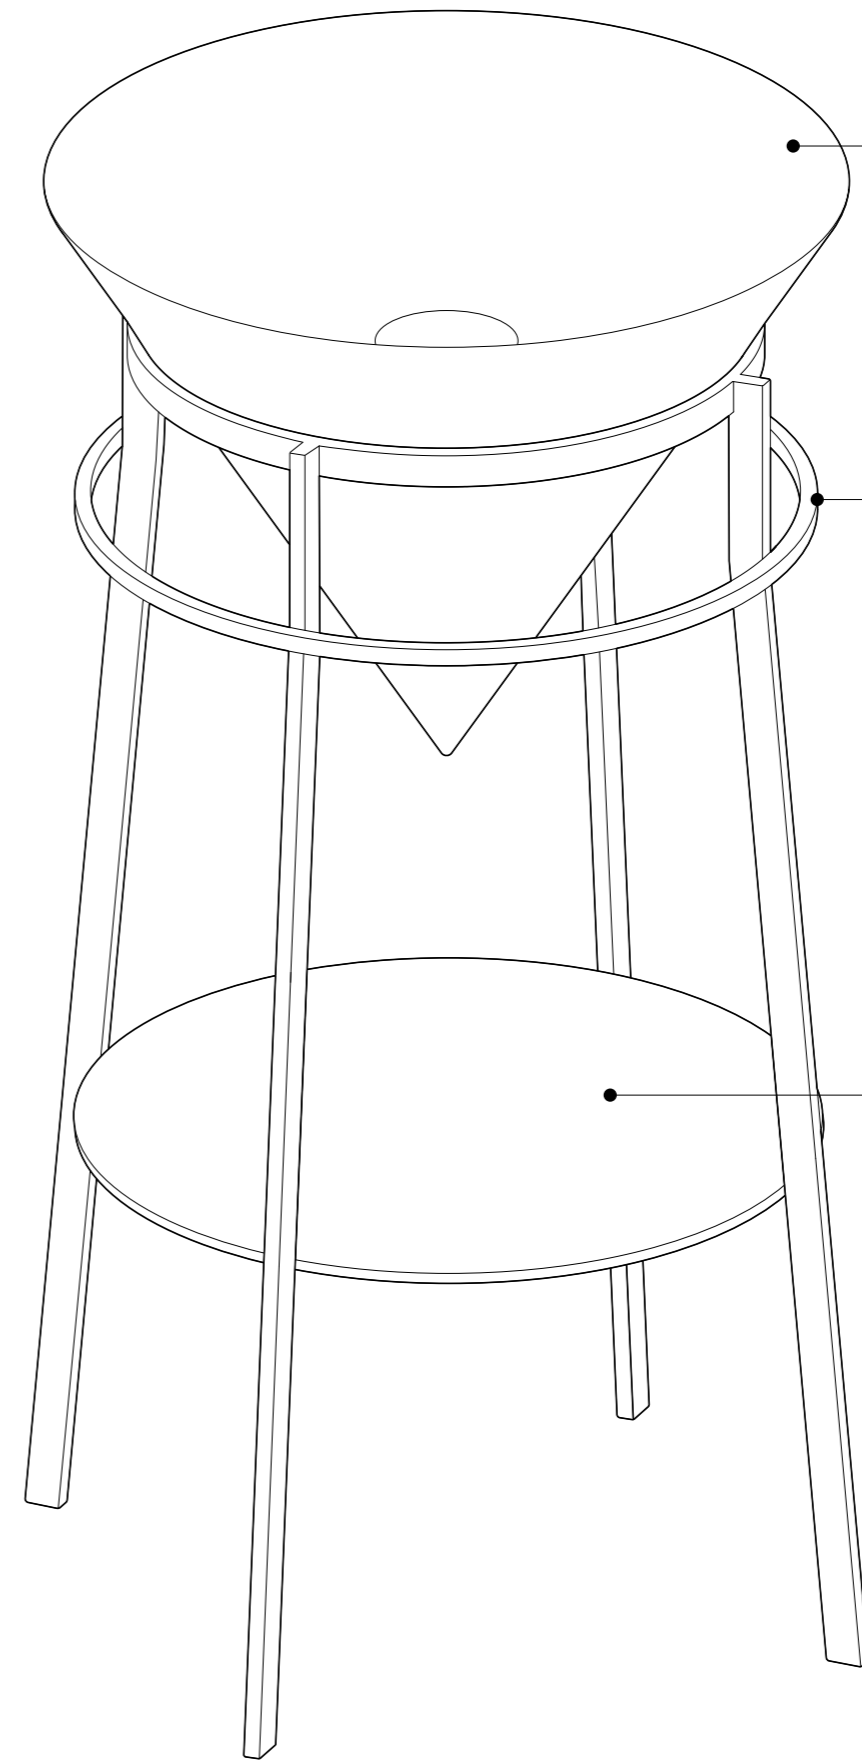

A towel holder is mounted on top of the metal structure. A noticeable round shelf made of black or white porcelain gres can be installed in the lower part.

керамика | ceramics

Белый глянцевый
White glossy