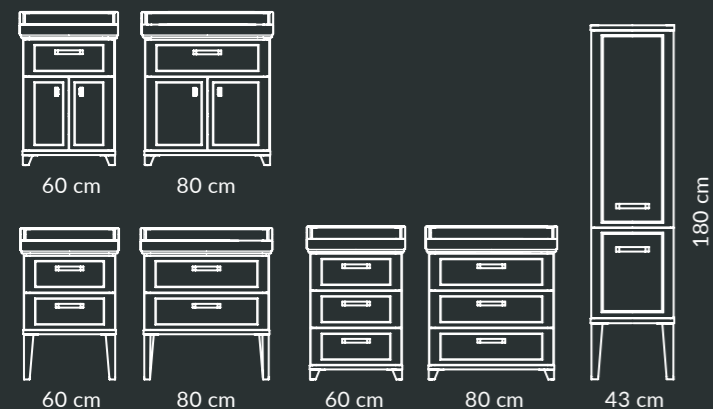

Pompei

Коллекция POMPEI вдохновлена итальянской классикой и красотой одного из самых известных городов римской античности. Такой выбор придаст ванной комнате штрих классической элегантности, которая никогда не выйдет из моды.

The POMPEI collection was inspired by the Italian classics and the beauty of one of the most famous cities in Roman Antiquity. This collection will add a touch of classical elegance to your bathroom interior, which will never go out of fashion.

Раковина: POMPEI PO.WB.80 ширина 80 см
Тумба: POMPEI PO.N.80.2\CAM ширина 80 см
Пенал: POMPEI PO.N.150\CAM высота 180 см (с ножками)
Зеркало: VETRATA VE.R.mi.115WHT 115 см
Душевая кабина: VETRO
На стенах: керамическая плитка МОНФОРТЕ, 40x120 см
На полу: керамический гранит ВЯЗ, 9,9x40,2 см

Washbasin: POMPEI PO.WB.80 80 cm
Furniture: POMPEI PO.N.80.2\CAM 80 cm
Tall unit: POMPEI PO.N.150\CAM 180 cm (with legs)
Mirror: Vetrata VE.R.mi.115WHT 115 cm
Shower enclosur: VETRO
Walls: ceramic tiles MONFORTE, 40x120 cm
Floor: porcelain gres ELM, 9,9x40,2 cm